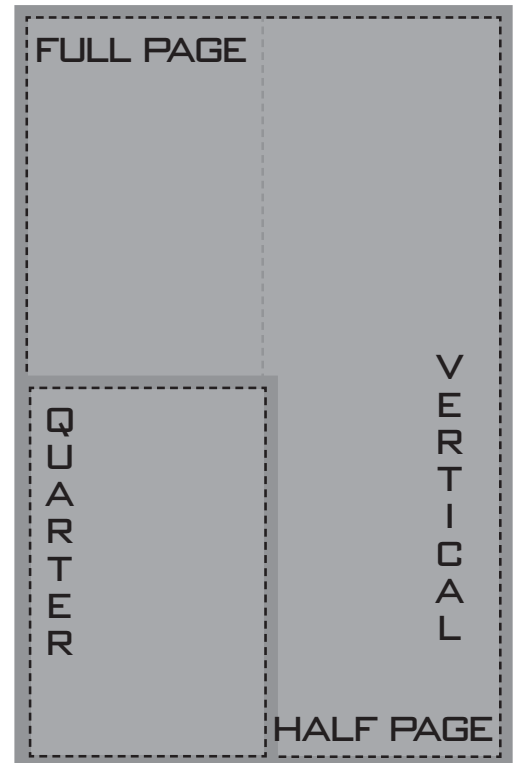

Closer Mechanical Specs

	Size	Live area
2 Page Spread	11 x 8.625	10.5 x 8
Full Page	5.625 x 8.625	5.125 x 8
1/2 Page Vertical	2.937 x 8.625	2.562 x 8
1/2 Page	5.625 x 4.437	5.125 x 4
1/4 Page	2.937 x 4.437	2.375 x 4

Note: All advertising material is due by the 15th of each month.

1/8 INCH BLEED ON ALL SIDES!

There are 3 Options For Submitting Artwork

1. Send ad copy to advertising@closermagazine.com as an attachment in JPEG format at a minimum resolution of 300dpi.
2. Contact a sales representative who will pick up a disk for ad copy in JPEG format.
3. Have us design your ad and send you a proof for your approval.

Send Ads To:

1. Closer Magazine, Attn: Production Dept., 520 Clematis Street West Palm Beach, FL 33401
2. advertising@closermagazine.com